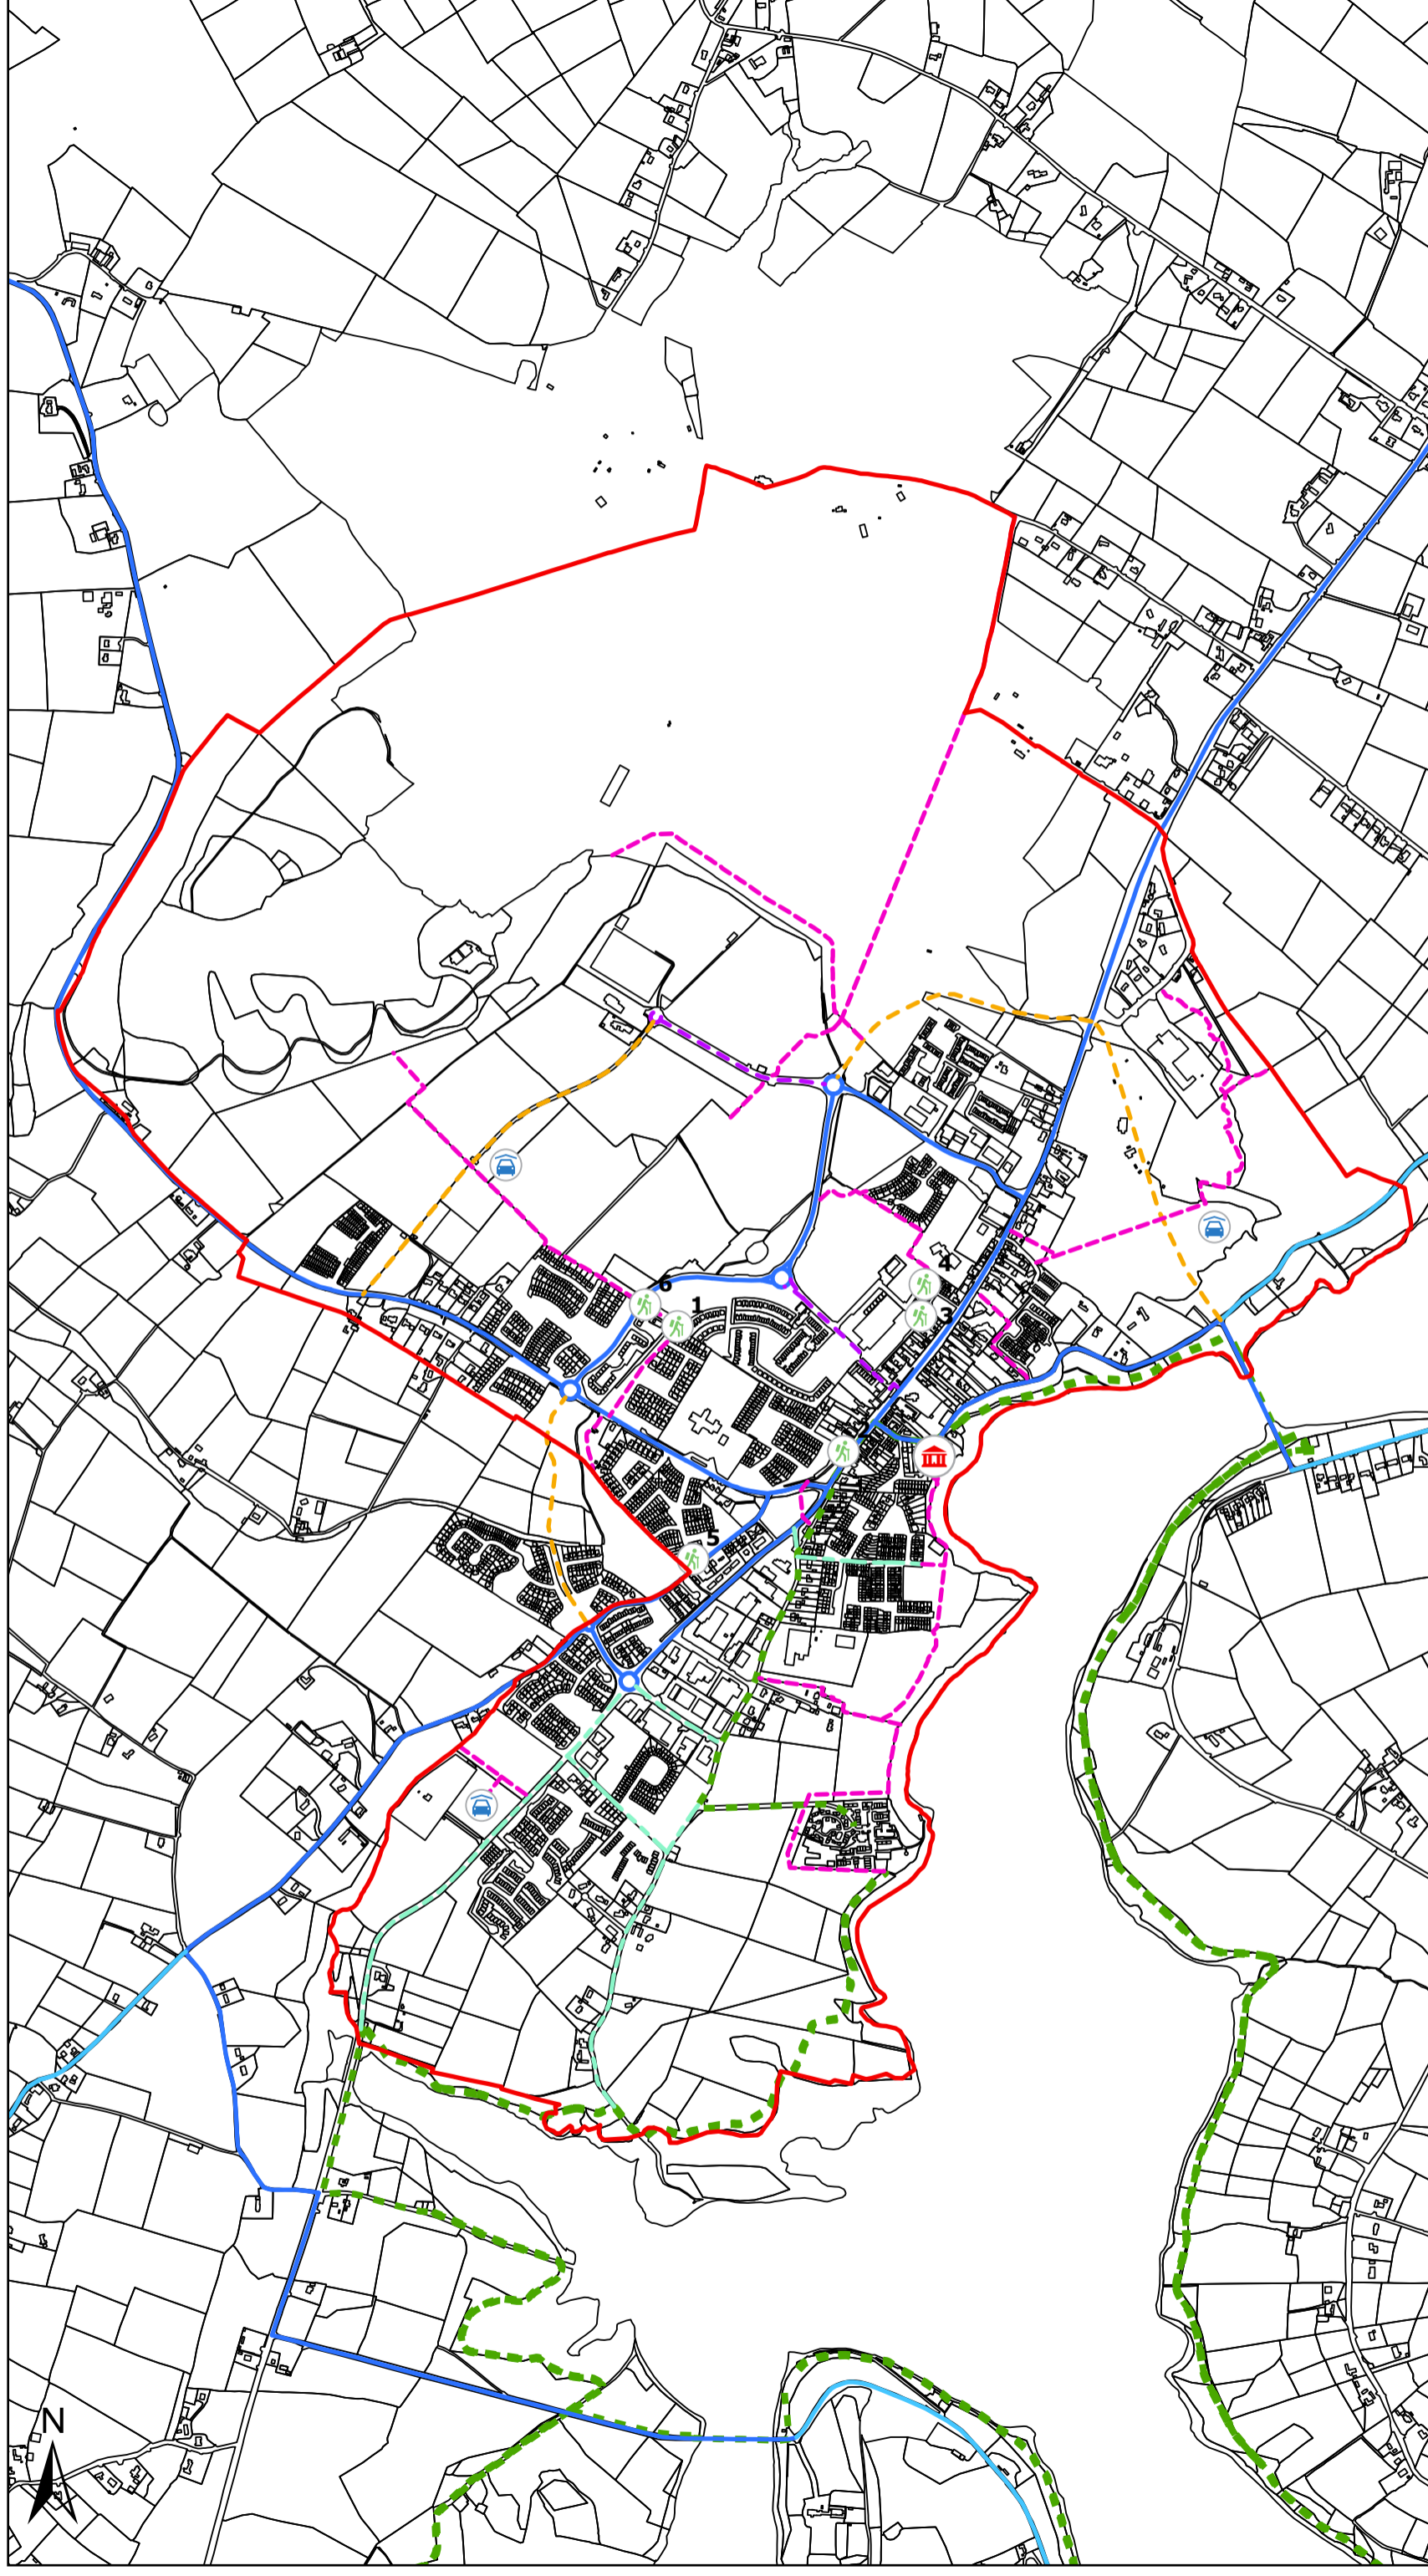

DRAFT
Blessington
Local Area Plan 2025

Map No. 6
Active Travel Strategy

LEGEND

-  **Blessington Settlement Boundary**
-  **GDA Secondary Route**
-  **GDA Interurban Route**
-  **Blessington eGreenway**
-  **Local Greenway Feeder**
-  **Local General Feeder**
-  **Local General Feeder to be delivered by road objective**
-  **Indicative Pedestrian/Cyclist Routes (Greenfield/Brownfield)**
-  **Greenway Hub**
-  **Potential Permeability Improvement Locations**
-  **Potential Car Park locations**

WICKLOW COUNTY
DEVELOPMENT PLAN
2022-2028

Wicklow County Council
Planning Department

© Ordnance Survey Ireland. All rights reserved
Licence number 2024/35CCMA/Wicklow County Council

Scale NTS